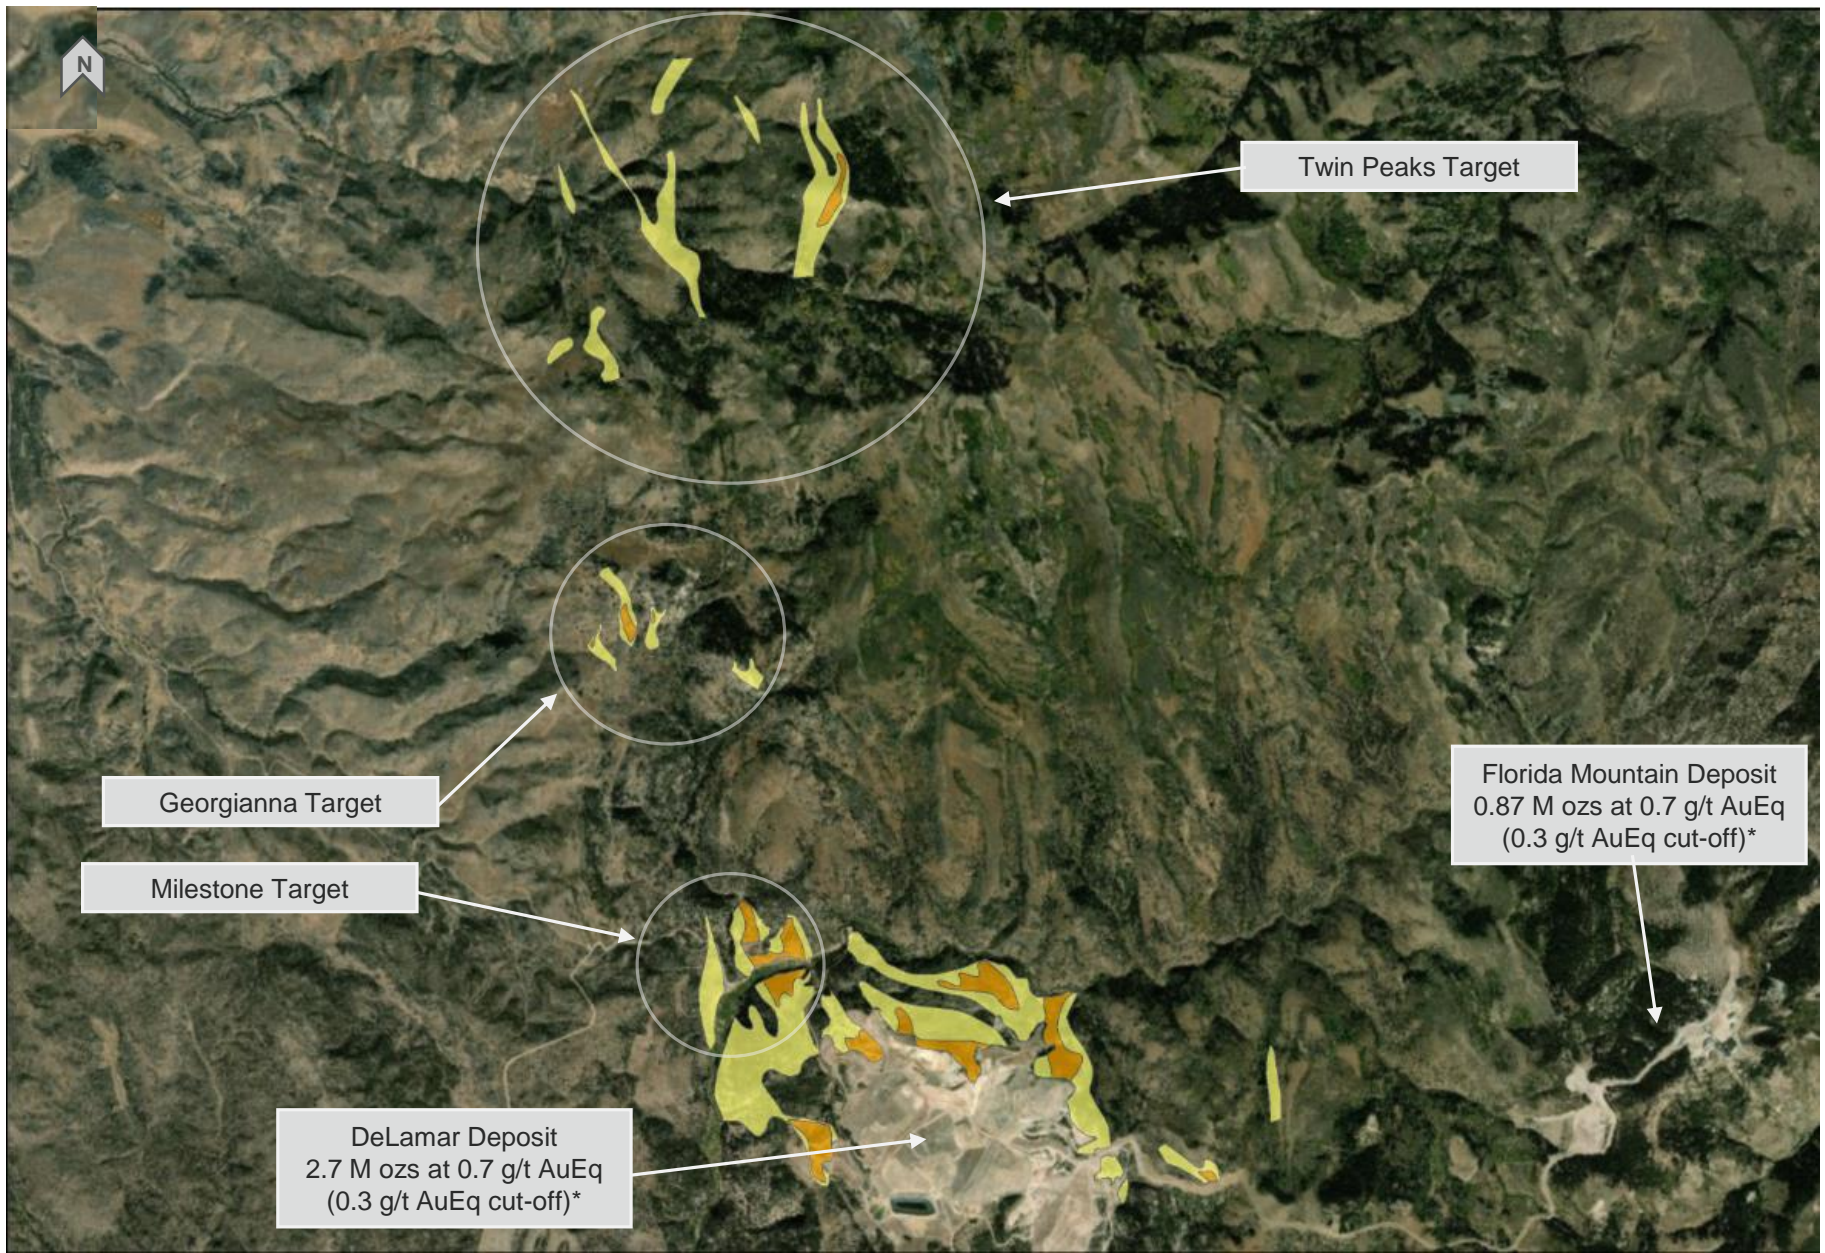

The DeLamar Gold-Silver Project: Black Sheep Target Au Geochemistry

*Please refer to the Technical Report and Resources Estimate for the DeLamar and Florida Mountain Gold-Silver Project, Owyhee County, Idaho, USA dated March 22, 2018.